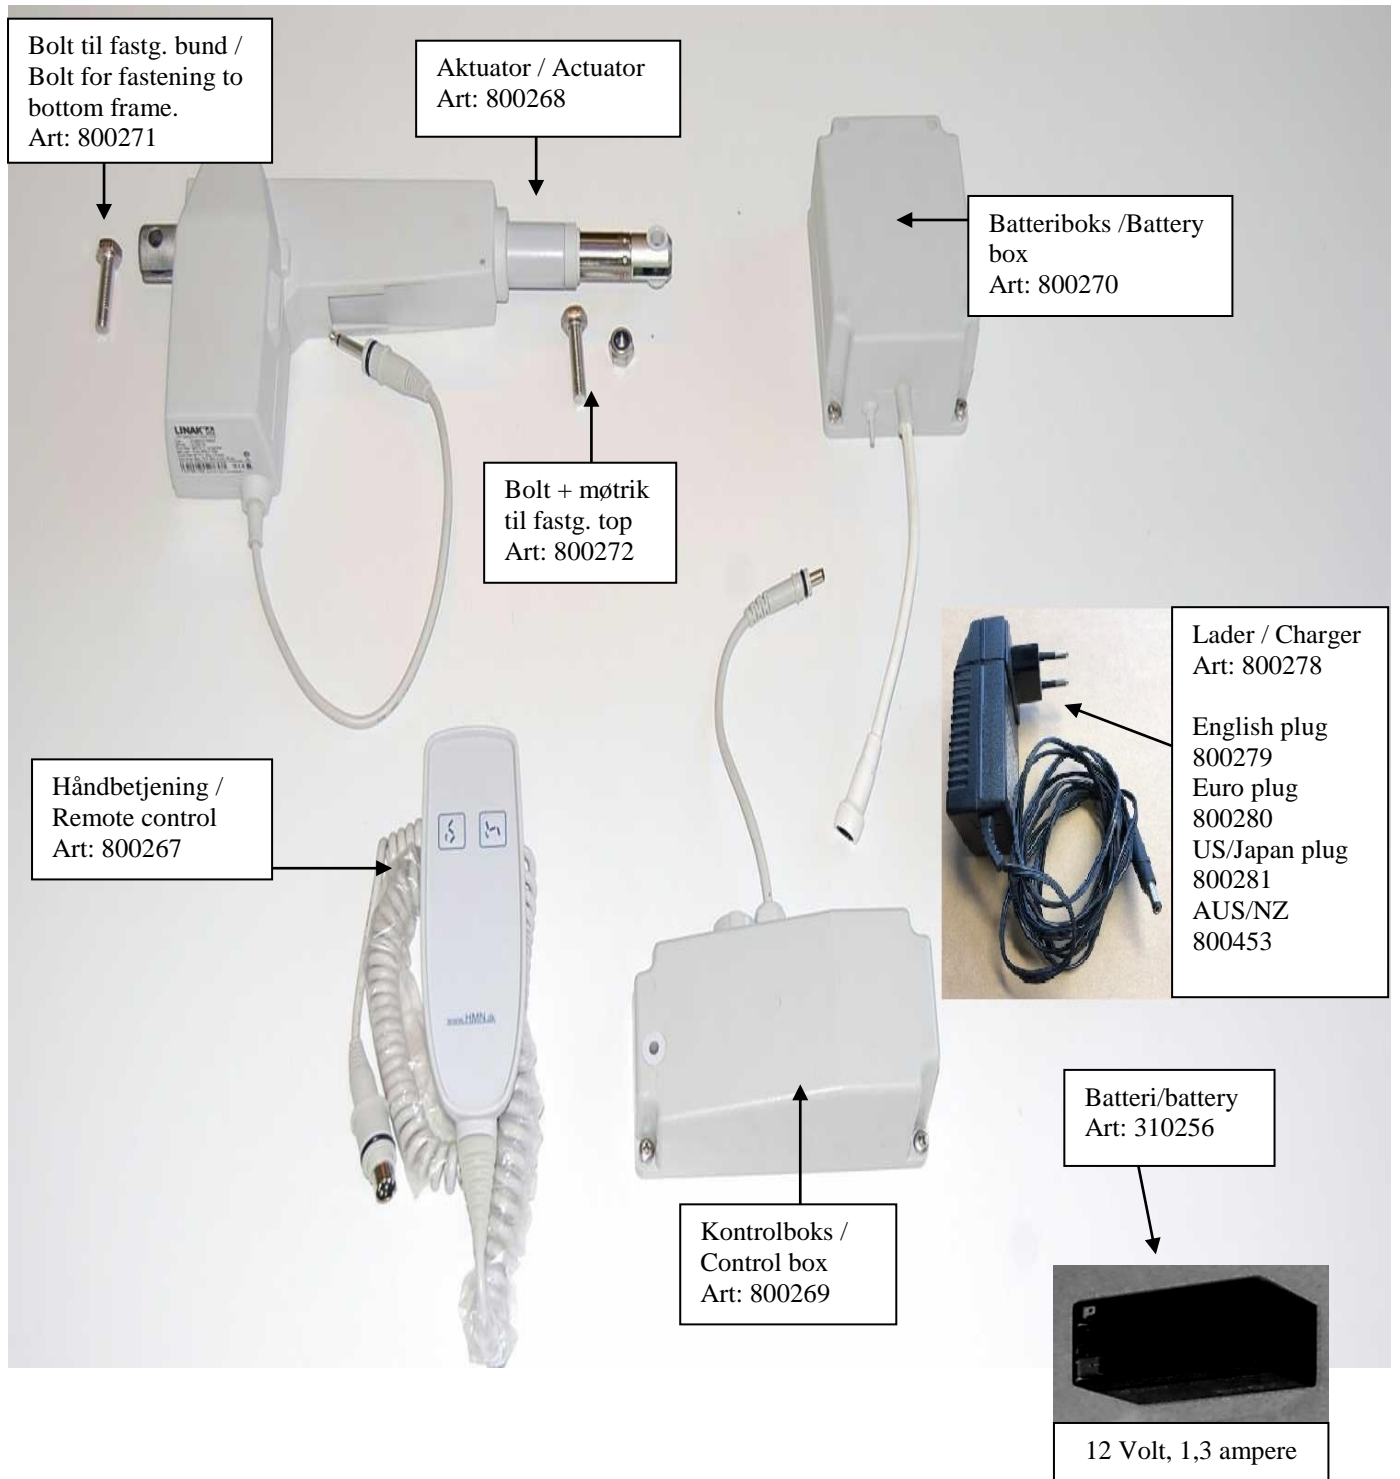

ELEKTRISKE DELE TIL STOLE PRODUCERET EFTER 22. juli 2008
ELECTRICAL PARTS FOR CHAIRS PRODUCED AFTER 22nd of July 2008