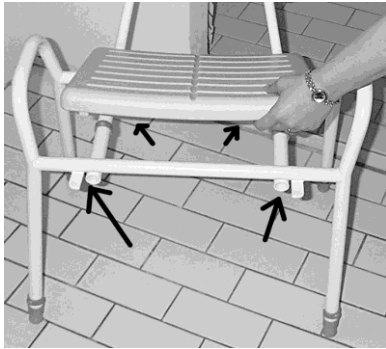

# USERS GUIDE NEPTUN HEIGHT ADJUSTABLE SHOWER STOOL

Stool made to sit on when washing/showering.

The seat is mounted the following way:

THE SEAT IS CLICKED IN PLACE BETWEEN THE 4 FLAT PIECES OF STEEL (2 PIECES ON EACH SIDE OF THE SHOWER STOOL).

THE HEIGHT IS ADJUSTED THE FOLLOWING WAY:

- 1) THE SHOWER STOOL IS PUT ON THE SIDE.
- 2) THE CLIPS IS TAKEN OUT
- 3) THE LEG IS MOVED TO THE DESIRED HEIGHT
- 4) THE CLIPS IS PUT BACK IN THE HOLE (NB! THE CLIPS HAVE TO BE PUT ALL THE WAY TO THE BOTTOM BEFORE USE)
- 5) THE SAME PROCEDURE IS REPEATED ON THE OTHER 3 LEGS.

THE BACK REST IS MOUNTED THE FOLLOWING WAY:

- 1) THE SEAT IS TAKEN OF.
- 2) THE BACK REST IS PUSHED INTO THE 2 BACK PIPES.
- 3) THE BACK REST IS PLACED IN THE DESIRED POSITION(THERE ARE TWO POSITIONS)
- 4) THE CLIPS ARE PUT IN THE HOLES AS SHOWN ON THE PHOTO. ONE CLIP IN EACH OF THE TWO BACK PIPES. (NB! THE CLIPS HAVE TO BE PUT ALL THE WAY TO THE BOTTOM BEFORE USE).
- 5) THE SEAT IS CLICKED BACK ON.