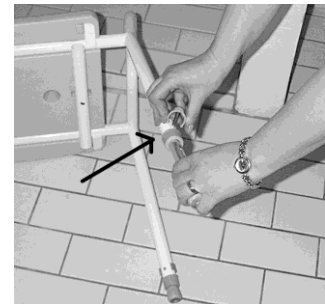

# USERS GUIDE NEPTUN HEIGHT ADJUSTABLE SHOWER STOOL

Stool made to sit on when washing/showering.

The seat is mounted the following way:

THE SEAT IS CLICKED IN PLACE BETWEEN THE 4 FLAT PIECES OF STEEL (2 PIECES ON EACH SIDE OF THE SHOWER STOOL).

THE HEIGHT IS ADJUSTED THE FOLLOWING WAY:

- 1) THE SHOWER STOOL IS PUT ON THE SIDE.
- 2) THE CLIPS IS TAKEN OUT
- 3) THE LEG IS MOVED TO THE DESIRED HEIGHT
- 4) THE CLIPS IS PUT BACK IN THE HOLE (NB! THE CLIPS HAVE TO BE PUT ALL THE WAY TO THE BOTTOM BEFORE USE)
- 5) THE SAME PROCEDURE IS REPEATED ON THE OTHER 3 LEGS.

THE BACK REST IS MOUNTED THE FOLLOWING WAY:

- 1) THE SEAT IS TAKEN OF.
- 2) THE BACK REST IS PUSHED INTO THE 2 BACK PIPES.
- 3) THE BACK REST IS PLACED IN THE DESIRED POSITION(THERE ARE TWO POSITIONS)
- 4) THE CLIPS ARE PUT IN THE HOLES AS SHOWN ON THE PHOTO. ONE CLIP IN EACH OF THE TWO BACK PIPES. (NB! THE CLIPS HAVE TO BE PUT ALL THE WAY TO THE BOTTOM BEFORE USE).
- 5) THE SEAT IS CLICKED BACK ON.