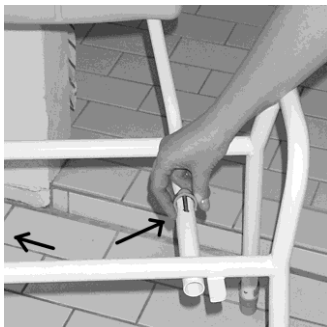

# USERS GUIDE NEPTUN HEIGHT ADJUSTABLE SHOWER STOOL

Stool made to sit on when washing/showering.

The seat is mounted the following way:

THE SEAT IS CLICKED IN PLACE BETWEEN THE 4 FLAT PIECES OF STEEL (2 PIECES ON EACH SIDE OF THE SHOWER STOOL).

THE HEIGHT IS ADJUSTED THE FOLLOWING WAY:

- 1) THE SHOWER STOOL IS PUT ON THE SIDE.
- 2) THE CLIPS IS TAKEN OUT
- 3) THE LEG IS MOVED TO THE DESIRED HEIGHT
- 4) THE CLIPS IS PUT BACK IN THE HOLE (NB! THE CLIPS HAVE TO BE PUT ALL THE WAY TO THE BOTTOM BEFORE USE)
- 5) THE SAME PROCEDURE IS REPEATED ON THE OTHER 3 LEGS.

THE BACK REST IS MOUNTED THE FOLLOWING WAY:

- 1) THE SEAT IS TAKEN OF.
- 2) THE BACK REST IS PUSHED INTO THE 2 BACK PIPES.
- 3) THE BACK REST IS PLACED IN THE DESIRED POSITION(THERE ARE TWO POSITIONS)
- 4) THE CLIPS ARE PUT IN THE HOLES AS SHOWN ON THE PHOTO. ONE CLIP IN EACH OF THE TWO BACK PIPES. (NB! THE CLIPS HAVE TO BE PUT ALL THE WAY TO THE BOTTOM BEFORE USE).
- 5) THE SEAT IS CLICKED BACK ON.