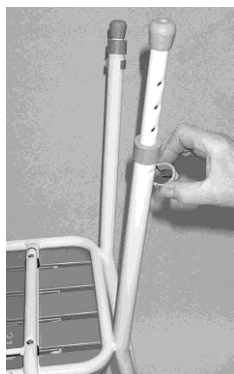

USERS GUIDE HEIGHT ADJUSTABLE SHOWER STOOL

Stool designed for sitting on when bathing/washing/showering

THE HEIGHT IS ADJUSTED THE FOLLOWING WAY:

- 1) THE STOOL IS TURNED UPSIDE DOWN.
- 2) THE CLIP IS PULLED OUT
- 3) THE LEG IS ADJUSTET IN A SUITABLE HEIGHT
- 4) THE CLIP IS REINSERTED (NB! THE CLIP MUST BE PUSHED ALL THE WAY THROUGH BEFORE USE)
- 5) THE SAME PROCEDURE IS REPEATED ON THE OTHER 3 LEGS.

MOUNTING OF THE BACK

A BACK SET CONSISTS OF:
1 BACK, 4 SCREWS, 4 SPACERS

- 1) THE STOOL IS TURNED UPSIDE DOWN
- 2) THE SPACERS ARE PLACED BETWEEN THE STOOL AND THE BACK (BELOW THE 4 HOLES)
- 3) THE 4 SCREWS ARE TIGHTENED WELL!

NB! For article 310023 (Stool without handles) the back is not available

Article No. 310023/310120/310122/310123/

Maximum user load 150 kg
NB! The clip must be pushed all the way through when adjusting the height

CE

This product is CE marking which means the product complies with EU legislations and enables the free movement of the product in the European market.

09.10.15

Article.		SPARE PARTS:	
HEIGHT ADJUSTABLE STOOLS		STOOL WITH HOLE FOR INTIMATE WASHING	
	Slats = Same as stools with fixed legs		Telescopically legs etc are the same to the stool only the slats are different.
310016	Telescopically stool, loose leg with everything	310161	Small outer slat
310017	Telescopically stool, ferrule	310162	Small middle slat
310019	Telescopically stool, clips		BACK
310021	Bush for Telescopically stool	310153	Back slat top
310160	Rivet	310154	Back slat bottom
310065	Clips for height adjustable, grey	310182	Back spacer
310165	Clips for height adjustable, magenta	310184	Back machine screw
		310163	Ferrule ø 19 mm